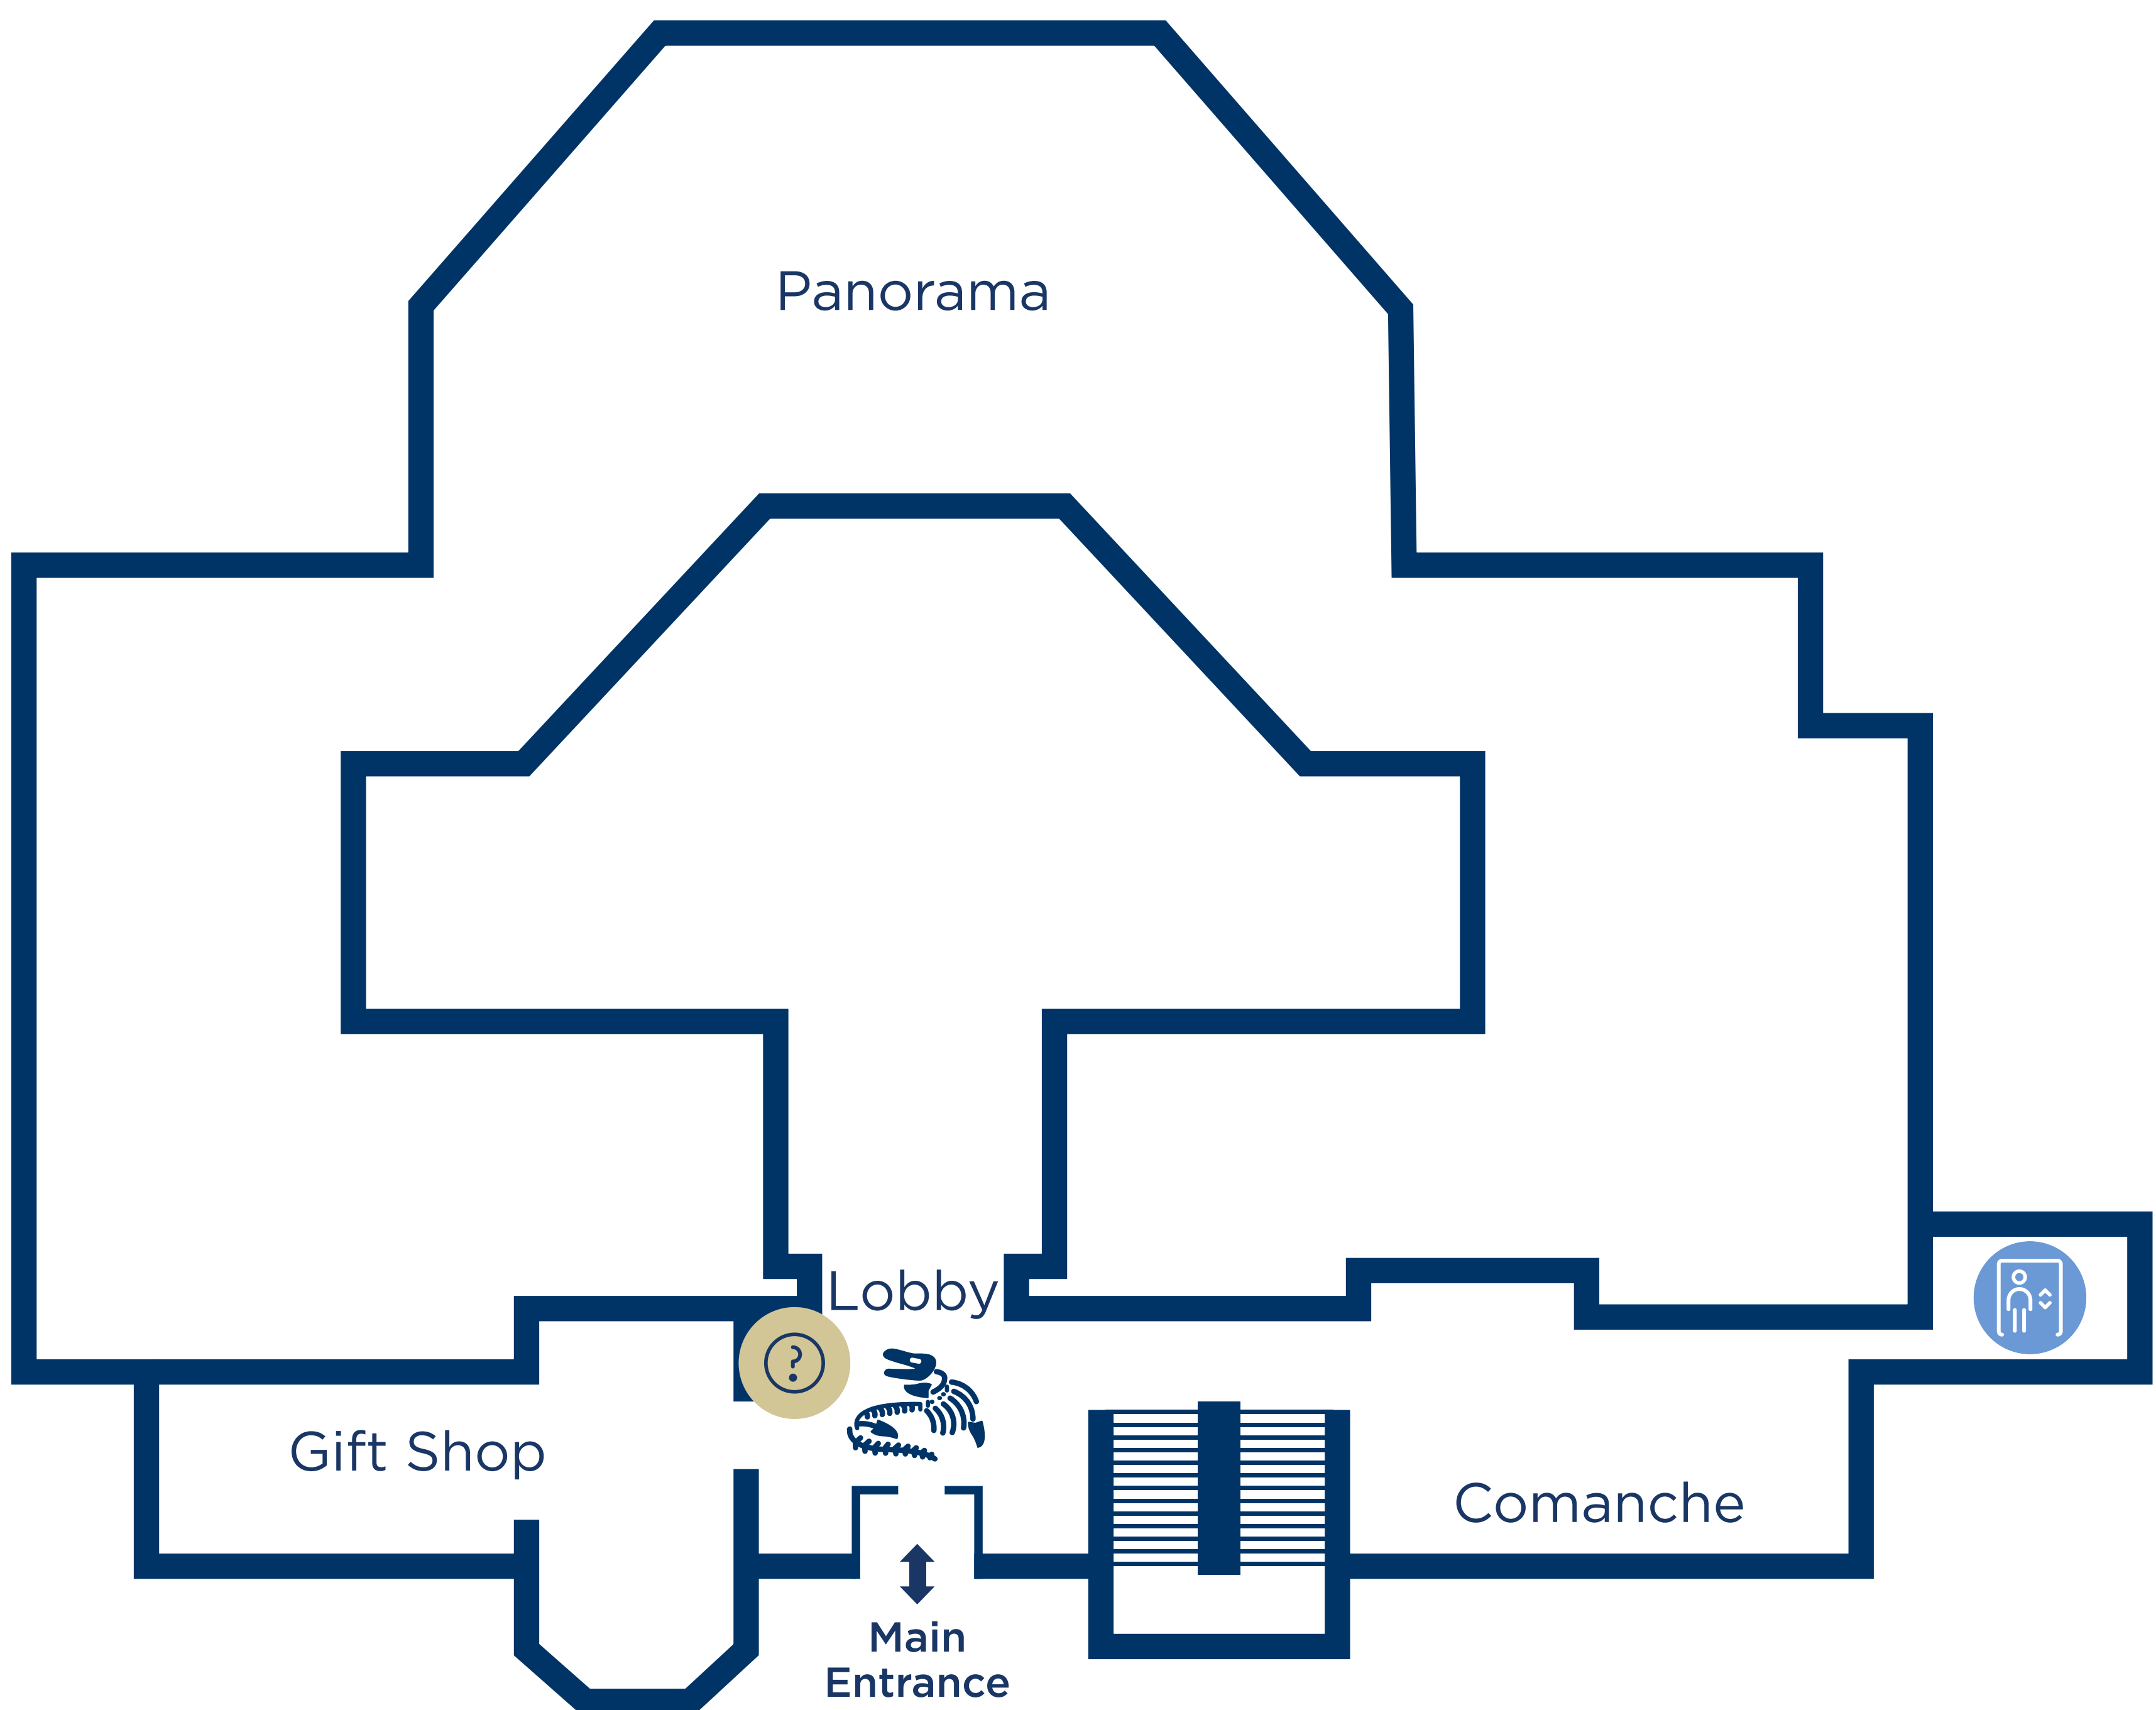

## 4<sup>th</sup> Floor

- Museum Lobby
- Gift Shop
- Panorama
- Comanche

 Restrooms  
3<sup>rd</sup> & 5<sup>th</sup> Floor

 Water Fountain  
3<sup>rd</sup> & 6<sup>th</sup> Floor

 Lobby

 Elevator

 Accessible Ramp  
3<sup>rd</sup> Floor

 Restricted Access